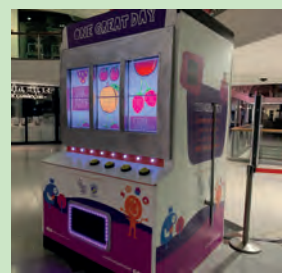

ADDITIONAL ACTIVITIES

- Social media competition
- Promotional staff
- Check-in desks
- Compere

COMMERCIALISATION OPPORTUNITIES

- Branded activities and prizes
- Themed prizes with retailer interaction
- Retailer vouchers/gift baskets
- Themed for fashion, food events etc. with prizes to match